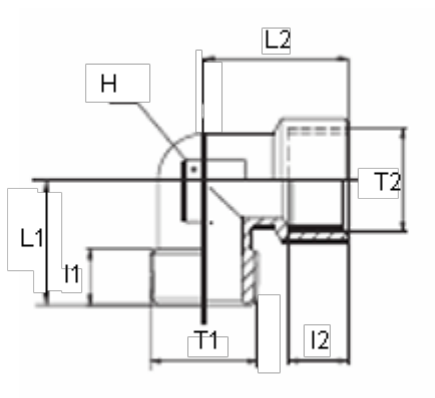

Data Sheet

Article number: 5891205TR1
Description: Elbow sleeve 1205TR
R1" - G1"

Measures

H = 30
L1 = 39.0
I1 = 17.0
L2 = 45.0
I2 = 19.0
T1 = 1"
T2 = 1"